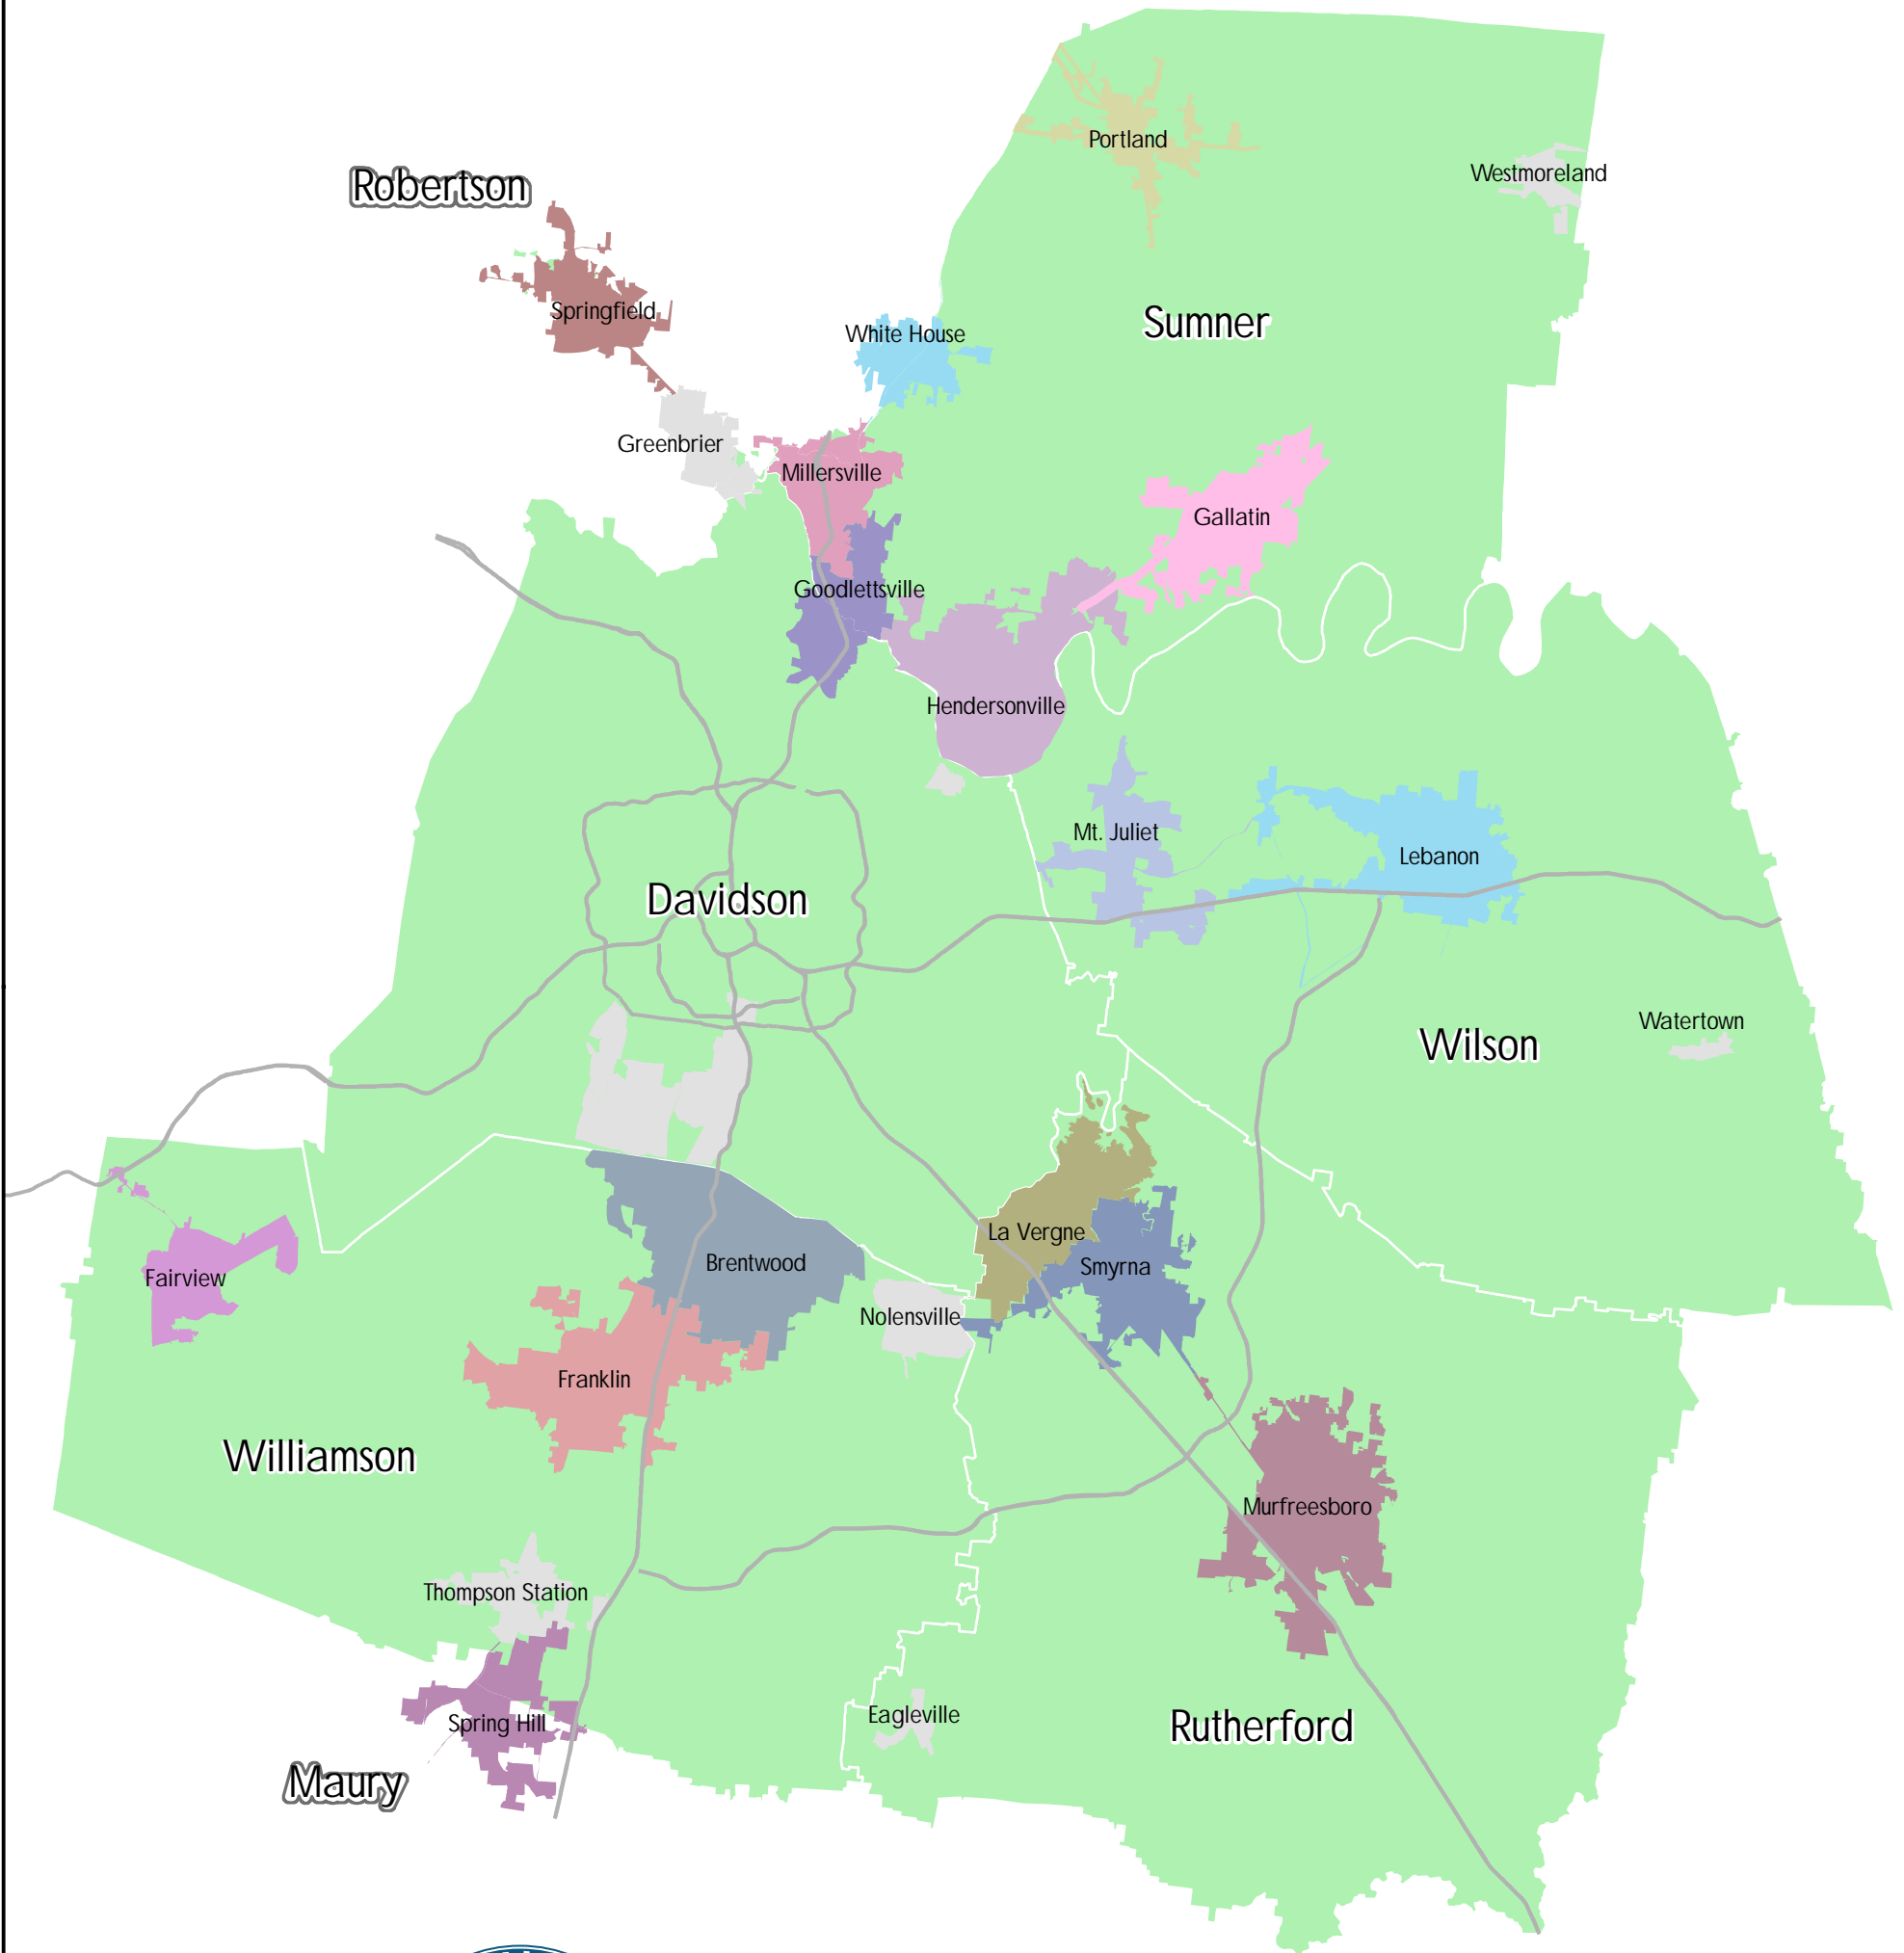

NASHVILLE AREA METROPOLITAN PLANNING ORGANIZATION PLANNING BOUNDARY

Nashville Area Metropolitan Planning Organization

800 Second Avenue South
Nashville, Tennessee 37201
Phone: (615) 862-7204
Fax: (615) 862-7209
www.nashvillempo.org

N

0 1 2 4 MILES

AS OF 7-20-2007

*Cities in light grey are not official members of the Nashville Area MPO